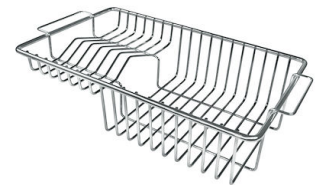

Stainless steel plate rack
8100 201