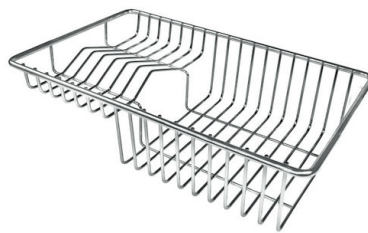

Stainless steel plate rack
8100 303
* only in combination with the accessory
8644 101